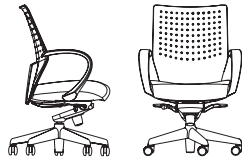

9872 HIGH BACK ADJUSTABLE ARM WITH UPHOLSTERED CAP
9875 HIGH BACK ARC ARM FULLY UPHOLSTERED

9563 MID BACK ARC ARM
9666 MID BACK URETHANE RECESSED ARM

Width/Depth

Tom

Designed by Tom Deacon

9561
Mid Back, Contour Back, Adjustable Arm with Urethane Cap
W 24-27.5" D 18" H 35.5-38"
SH 16.75-21" AH 24.5-27.5"

9563
Mid Back, Contour Back, Arc Arm
W 24-27.5" D 18" H 35.5-38"
SH 16.75-21" AH 24.5-27.5"

9631
Low Back, Contour Back with Slim Pad Attachment, Adjustable Arm with Urethane Cap
W 24-27.5" D 18" H 32.5-35"
SH 16.75-21" AH 24.5-27.5"