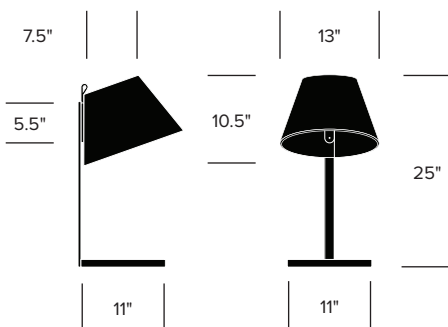

Large Table Light