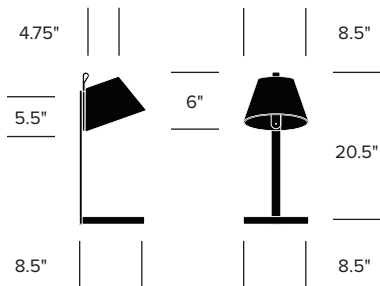

Small Table Light

SURFACES

Shade Fabric

Arctic Blue Exterior, Grey Interior (NN-1)
Charcoal Exterior, Grey Interior (NN-2)
Moss Exterior, Grey Interior (NN-3)
Plum Exterior, Grey Interior (NN-4)
Stone Exterior, Grey Interior (NN-5)

Standard Base Trim

White (TR-L01)

Premium Base Trim

Chrome (TR-L02)

FEATURES AND SPECIFICATIONS

Voltage:	120V 60Hz
Power consumption:	5.5 watts
Color temperature:	3000K
Luminosity:	350 lumens
Luminaire efficacy:	64 lumens/watt
Color rendition index:	90+ CRI
Rated lifespan:	50,000 hours
Bulb type:	high output LED
Cord length:	9 feet

Lana ships flat-packed. Minor assembly is required.

All Lana lighting is ETL, CE, PSE, and RoHS certified.