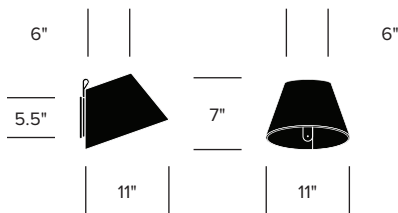

Medium Shade