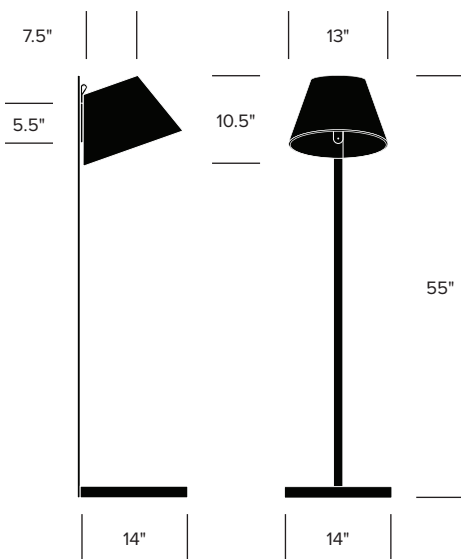

Floor Light