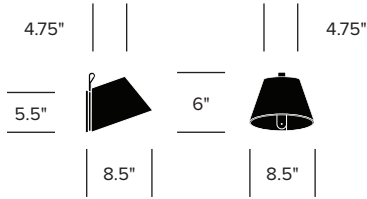

Lana

Pablo Designs | Pablo Studio | 2015 | Imported from China

Pablo®

Small Shade