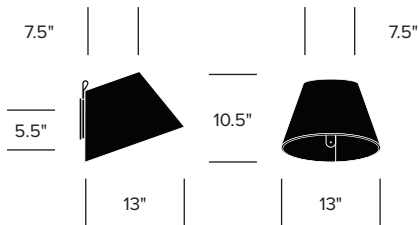

Large Shade