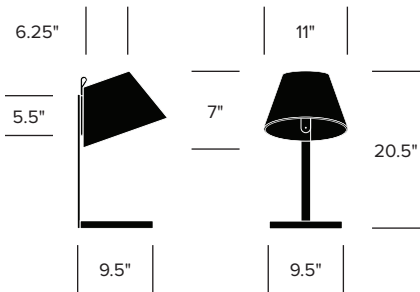

Lana

Pablo Designs | Pablo Studio | 2015 | Imported from China

Pablo®

Medium Table Light