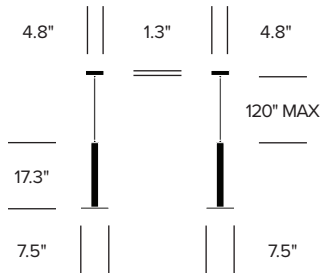

Cielo XL

Pablo Designs | Pablo Studio | 2018 | Imported from China

Pablo®

Pendant Light

SURFACES

Standard Trim

Gloss White (TR-E10)

Premium Trim

Black (TR-E11)

Brass (TR-E12)

Polished Aluminum (TR-E13)

Satin Aluminum (TR-E14)

Canopy Paint

Black (TR-E20)

White (TR-E21)

FEATURES AND SPECIFICATIONS

Voltage:	120V or 277V 50/60Hz
Power consumption:	18 watts
Color temperature:	2700K
Luminosity:	1200 lumens
Luminaire efficacy:	58 lumens/watt
Color rendition index:	91 CRI
Rated lifespan:	50,000 hours
Bulb type:	LED flat panel
Cord length:	10 feet (height adjustable, field cutting not required)

All Cielo XL lighting is ETL and CE certified.