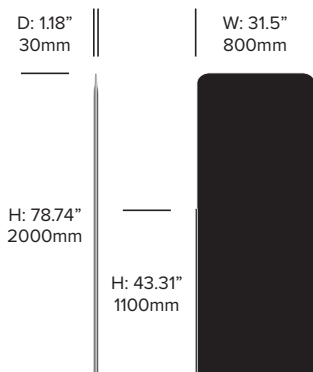

High Privacy, Start Panel

UPHOLSTERY AND FINISHES

Fabric Grade A

Fabric (BFA)
Kvadrat® Revive 1 (BR1)
Kvadrat® Revive 2 (BR2)
Rough (BRO)
Trevira CS (BCS)
Trevira CS+ (BCP)

Fabric Grade B

Kvadrat® Clara 2 (BC2)
Kvadrat® Remix 2 (BRX)
Terra (BTE)
Velvet (BVE)

Fabric Grade C

Kvadrat® Hero (BHR)

Fabric Grade D

Kvadrat® Tonus 4 (BT4)
Kvadrat® Tonus Meadow (BTM)

Fabric Grade E

Kvadrat® Memory 2 (BM2)

Fabric Grade F

Kvadrat® Matrix (BMX)

Felt

BuzziFelt (BFE)

Zipper

Black (BTR-ZBLK)
Orange (BTR-ZORG)

Base Paint

Alu (BTR-90006)
Black (BTR-90005)

ACOUSTICS

Acoustic Principles

Attenuation

Acoustic Performance

High Tones