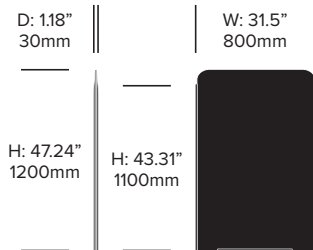

## Medium Screen, Start Panel