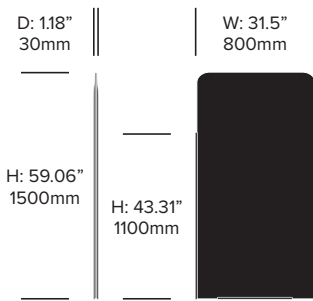

Medium Screen, Start Panel