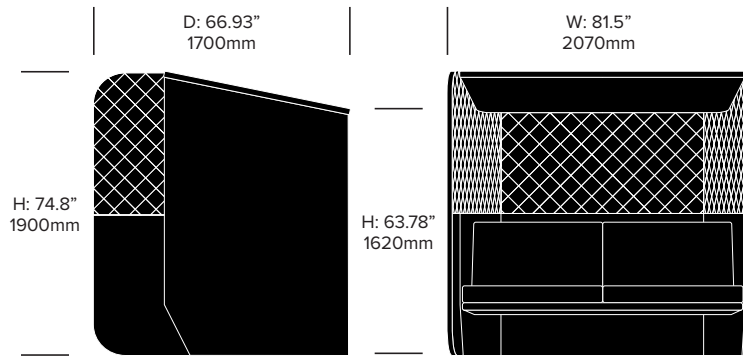

BuzziSpace | Alian Gilles | 2011 | Imported from the Netherlands

Double Booth, 3D Diamond

Double Booth, 3D Rib

BuzziHub

BuzziSpace | Alian Gilles | 2011 | Imported from the Netherlands

Double Booth Side Right, 3D Diamond

Double Booth Side Right, 3D Rib

BuzziVille Hub

BuzziSpace | Alian Gilles | 2018 | Imported from the Netherlands

Double Booth Side Left, 3D Diamond

Double Booth Side Left, 3D Rib

Armrest

H: 8.27" | D: 20.47" | H: 8.27" | W: 6.89"
210mm | 520mm | 210mm | 175mm

Cushion

W: 25.59"
650mm

H: 13.78"
350mm