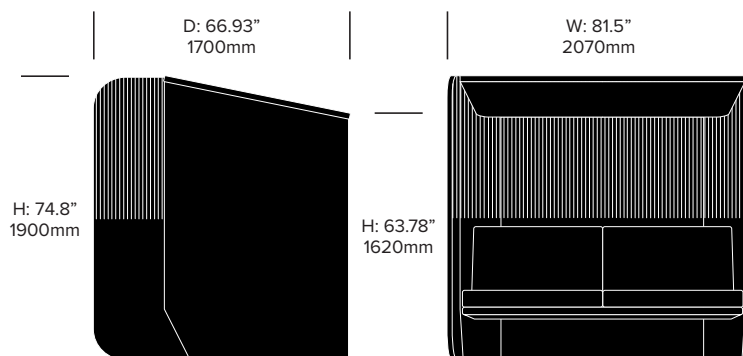

BuzziSpace | Alian Gilles | 2011 | Imported from the Netherlands

Double Booth, 3D Diamond

Double Booth, 3D Rib

BuzziHub

BuzziSpace | Alian Gilles | 2011 | Imported from the Netherlands

Double Booth Side Right, 3D Diamond

Double Booth Side Right, 3D Rib

BuzziVille Hub

BuzziSpace | Alian Gilles | 2018 | Imported from the Netherlands

Double Booth Side Left, 3D Diamond

Double Booth Side Left, 3D Rib

Armrest

H: 8.27" | D: 20.47" | H: 8.27" | W: 6.89"
210mm | 520mm | 210mm | 175mm

Cushion

W: 25.59"
650mm

H: 13.78"
350mm