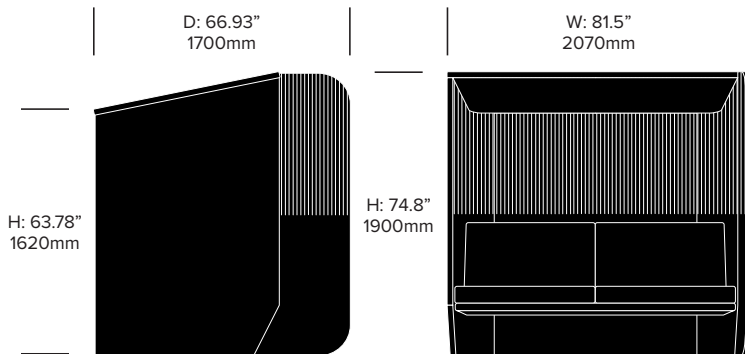

Double Booth Side Right, 3D Rib

BuzziVille Hub

BuzziSpace | Alian Gilles | 2018 | Imported from the Netherlands

Double Booth Side Left, 3D Diamond

Double Booth Side Left, 3D Rib

Armrest

H: 8.27" | D: 20.47" | H: 8.27" | W: 6.89"
210mm | 520mm | 210mm | 175mm

Cushion

W: 25.59"
650mm

H: 13.78"
350mm