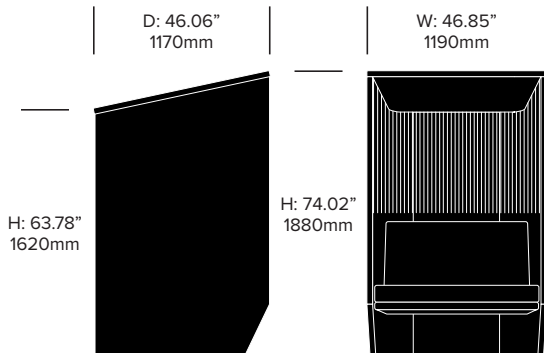

Single Booth, 3D Rib

UPHOLSTERY AND FINISHES

Canopy and Seat Fabric

Fabric Grade A

Fabric (BFA)
Rough (BRO)
Trevira CS+ (BCP)

Fabric Grade E

Kvadrat Memory 2 (BM2)

Cushion and Armrest Fabric

Fabric Grade A

Fabric (BFA)
Kvadrat® Revive 1 (BR1)
Kvadrat® Revive 2 (BR2)
Rough (BRO)
Trevira CS (BCS)
Trevira CS+ (BCP)

Fabric Grade B

Kvadrat® Clara 2 (BC2)
Kvadrat® Remix 2 (BRX)
Terra (BTE)

Fabric Grade C

Kvadrat® Hero (BHR)

Fabric Grade D

Kvadrat® Tonus 4 (BT4)
Kvadrat® Tonus Meadow (BTM)

Fabric Grade E

Kvadrat® Memory 2 (BM2)

Fabric Grade F

Kvadrat® Matrix (BMX)

ACOUSTICS

Acoustic Principles

Absorption

Attenuation

Acoustic Performance

Mid Tones

High Tones