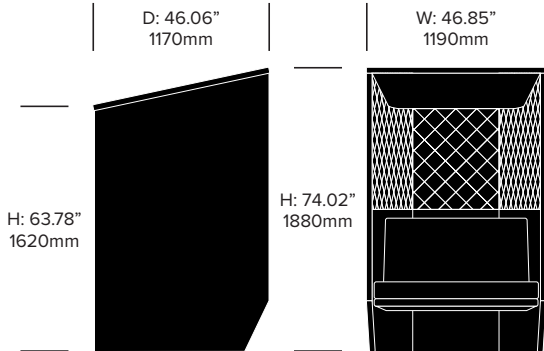

Single Booth, 3D Diamond