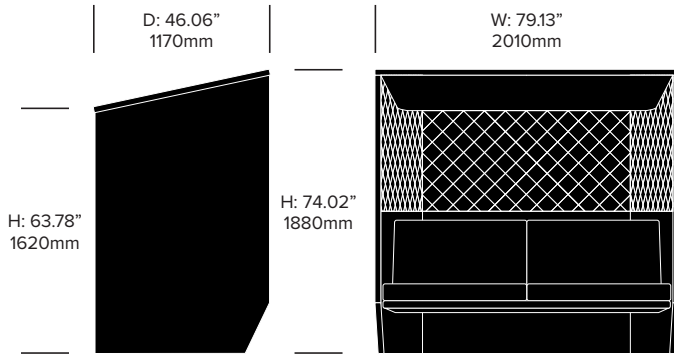

BuzziHub

BuzziSpace | Alian Gilles | 2011 | Imported from the Netherlands

Double Booth, 3D Diamond