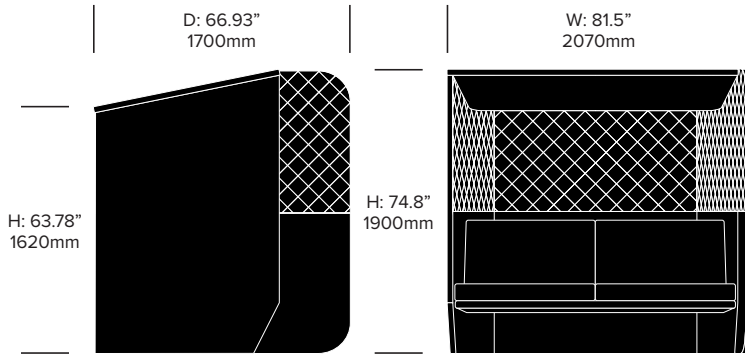

Double Booth Side Right, 3D Rib

BuzziVille Hub

BuzziSpace | Alian Gilles | 2018 | Imported from the Netherlands

Double Booth Side Left, 3D Diamond

Double Booth Side Left, 3D Rib

Armrest

H: 8.27" | D: 20.47" | H: 8.27" | W: 6.89"
210mm | 520mm | 210mm | 175mm

Cushion

W: 25.59"
650mm

H: 13.78"
350mm