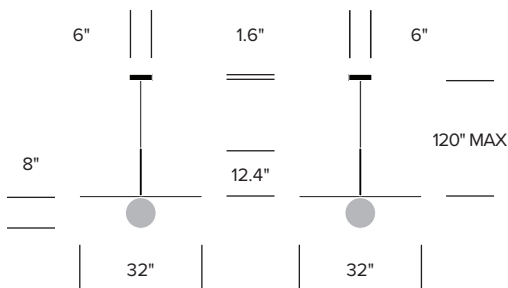

HAWORTH® Collection

Bola Disc

Pablo Designs | Pablo Pardo and Pablo Studio | 2018 | Imported from China

Pablo®

Pendant Light, 12"

Pendant Light, 18"

Pendant Light, 22"

Pendant Light, 32"

Black (TR-B20)

White (TR-B21)

FEATURES AND SPECIFICATIONS

Voltage:	120V or 277V 50/60Hz
Power consumption:	8 watts (pendant lights with 12" and 18" disc) 15 watts (pendant light with 22" disc) 20 watts (pendant light with 32" disc)
Color temperature:	2700K
Luminosity:	560 lumens (pendant light with 12" disc) 640 lumens (pendant light with 18" disc) 1160 lumens (pendant light with 22" disc) 1550 lumens (pendant light with 32" disc)
Luminaire efficacy:	57 lumens/watt
Color rendition index:	95 CRI
Rated lifespan:	50,000 hours
Bulb type:	high output LED
Cord length:	10 feet (field cuttable)