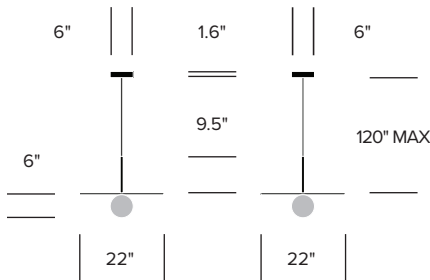

HAWORTH® Collection

Bola Disc

Pablo Designs | Pablo Pardo and Pablo Studio | 2018 | Imported from China

Pablo®

Pendant Light, 12"

Pendant Light, 18"

Pendant Light, 22"

Pendant Light, 32"

Black (TR-B20)

White (TR-B21)

FEATURES AND SPECIFICATIONS

Voltage:	120V or 277V 50/60Hz
Power consumption:	8 watts (pendant lights with 12" and 18" disc) 15 watts (pendant light with 22" disc) 20 watts (pendant light with 32" disc)
Color temperature:	2700K
Luminosity:	560 lumens (pendant light with 12" disc) 640 lumens (pendant light with 18" disc) 1160 lumens (pendant light with 22" disc) 1550 lumens (pendant light with 32" disc)
Luminaire efficacy:	57 lumens/watt
Color rendition index:	95 CRI
Rated lifespan:	50,000 hours
Bulb type:	high output LED
Cord length:	10 feet (field cuttable)