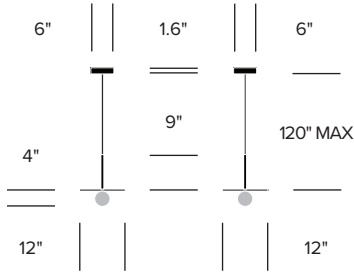

Bola Disc

Pablo Designs | Pablo Pardo and Pablo Studio | 2018

Bola Disc is a uniquely expressive LED pendant system with a distinctive range of chromated disc reflectors that give the illusion of weightlessness by mirroring the surroundings. Available in four distinct sizes, Bola Disc pairs an elegant opaline glass globe diffuser with exquisitely polished stainless steel or aluminum discs in four finishes. Suspend Bola Disc individually, in series, or as striking chandelier groupings for contract and hospitality settings alike.

HAWORTH® Collection

Bola Disc

Pablo Designs | Pablo Pardo and Pablo Studio | 2018 | Imported from China

Pablo®

Pendant Light, 12"

Pendant Light, 18"

Pendant Light, 22"

Pendant Light, 32"

Black (TR-B20)

White (TR-B21)

FEATURES AND SPECIFICATIONS

Voltage:	120V or 277V 50/60Hz
Power consumption:	8 watts (pendant lights with 12" and 18" disc) 15 watts (pendant light with 22" disc) 20 watts (pendant light with 32" disc)
Color temperature:	2700K
Luminosity:	560 lumens (pendant light with 12" disc) 640 lumens (pendant light with 18" disc) 1160 lumens (pendant light with 22" disc) 1550 lumens (pendant light with 32" disc)
Luminaire efficacy:	57 lumens/watt
Color rendition index:	95 CRI
Rated lifespan:	50,000 hours
Bulb type:	high output LED
Cord length:	10 feet (field cuttable)