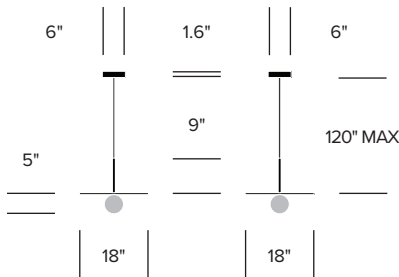

HAWORTH® Collection

Bola Disc

Pablo Designs | Pablo Pardo and Pablo Studio | 2018 | Imported from China

Pablo®

Pendant Light, 12"

Pendant Light, 18"

Pendant Light, 22"

Pendant Light, 32"

Black (TR-B20)

White (TR-B21)

FEATURES AND SPECIFICATIONS

Voltage:	120V or 277V 50/60Hz
Power consumption:	8 watts (pendant lights with 12" and 18" disc) 15 watts (pendant light with 22" disc) 20 watts (pendant light with 32" disc)
Color temperature:	2700K
Luminosity:	560 lumens (pendant light with 12" disc) 640 lumens (pendant light with 18" disc) 1160 lumens (pendant light with 22" disc) 1550 lumens (pendant light with 32" disc)
Luminaire efficacy:	57 lumens/watt
Color rendition index:	95 CRI
Rated lifespan:	50,000 hours
Bulb type:	high output LED
Cord length:	10 feet (field cuttable)