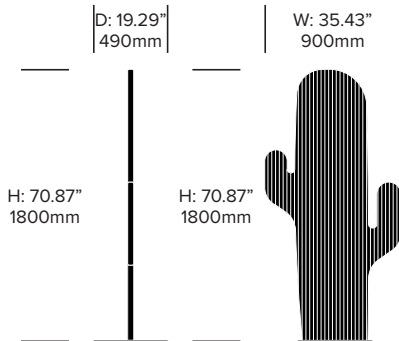

Gringo

Taco

TexMex

UPHOLSTERY AND FINISHES

Fabric Grade A

Fabric (BFA)
Trevira CS (BCS)
Trevira CS+ (BCP)

Fabric Grade B

Kvadrat® Clara 2 (BC2)
Kvadrat® Remix 2 (BRX)
Terra (BTE)

Fabric Grade C

Kvadrat® Hero (BHR)

Fabric Grade D

Kvadrat® Tonus 4 (BT4)
Kvadrat® Tonus Meadow (BTM)

Fabric Grade E

Kvadrat® Memory 2 (BM2)

Base Paint

Alu (BTR-9006)
Black (BTR-9005)

ACOUSTICS

Acoustic Principles

Absorption

Attenuation

Acoustic Performance

Mid Tones

High Tones