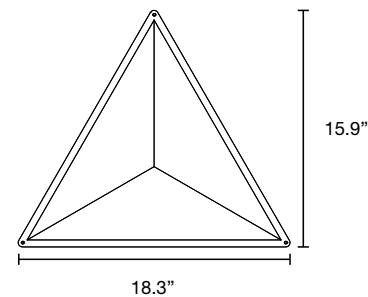

unika vaev
abstracta