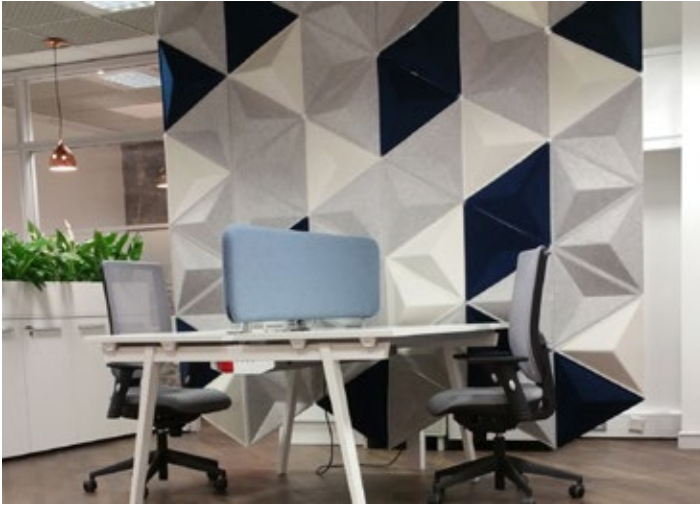

AIRCONE

DESIGNER	Stefan Borselius
CONTENT	Core: 100% Molded Polyester Felt Cover: 100% Polyester Felt (Air Series) or 100% Virgin Wool (Blazer)
THICKNESS	3.3"
DIMENSIONS	20" (h) x 18.7" (w)
WEIGHT	0.35 lbs
FLAMMABILITY	Inquire
ACOUSTIC	NRC: 0.85

APPLICATION Wall, Ceiling

DESCRIPTION Aircone is a sound absorbing module with a simple triangular design that is angled and tapered to permit sound diffusion. Component modules are made from molded polyester felt fiber and are available in many colorways. Half modules are also available to create straight edges in a design.

BENEFITS

Designed for the Environment: Aircone is manufactured on the basis of technical, environmental and production ethical requirements. There are no emissions to air, water or land during the production of Aircone. The sound-absorbent core of Aircone contains recycled materials. Aircone is recyclable.

Installation: Aircone may be mounted to the ceiling or wall with a straight rail in three lengths, 59", 78.75" or 118". Those rails can be joined or cut on site. Modules hook into one another using small plastic clips creating screen partitions.

Improved Sound Absorption: Aircone is ideal for high frequency absorption and achieves an NRC 0.85

Accessories Provided: Drop ceiling brackets to mount Aircone directly to a drop ceiling. A wire kit which includes (4) 118" wires, (4) wire locks and hardware to hang the rail a distance from the ceiling. A roller is also available allowing the Aircone modules roll along the rail, used in lieu of attachment clips.

unika vaev
abstracta