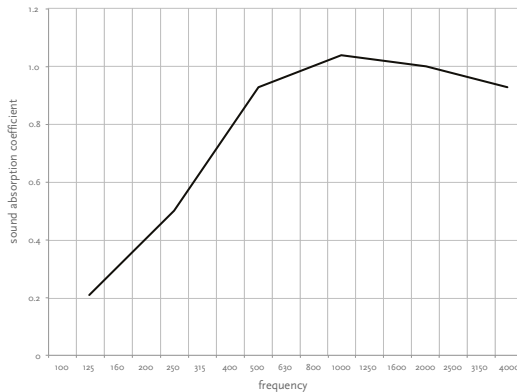

DESIGNER	Stefan Borselius
CONTENT	Core: 100% Molded Polyester Felt Cover: 100% Polyester Felt (Air Series) or 100% Virgin Wool (Blazer)
THICKNESS	3.3"
DIMENSIONS	20" (h) x 18.7" (w)
WEIGHT	0.35 lbs
FLAMMABILITY	Inquire
ACOUSTIC	NRC: 0.85

APPLICATION Wall, Ceiling

DESCRIPTION Aircone is a sound absorbing module with a simple triangular design that is angled and tapered to permit sound diffusion. Component modules are made from molded polyester felt fiber and are available in many colorways. Half modules are also available to create straight edges in a design.

BENEFITS

Designed for the Environment: Aircone is manufactured on the basis of technical, environmental and production ethical requirements. There are no emissions to air, water or land during the production of Aircone. The sound-absorbent core of Aircone contains recycled materials. Aircone is recyclable.

Installation: Aircone may be mounted to the ceiling or wall with a straight rail in three lengths, 59", 78.75" or 118". Those rails can be joined or cut on site. Modules hook into one another using small plastic clips creating screen partitions.

Improved Sound Absorption: Aircone is ideal for high frequency absorption and achieves an NRC 0.85

Accessories Provided: Drop ceiling brackets to mount Aircone directly to a drop ceiling. A wire kit which includes (4) 118" wires, (4) wire locks and hardware to hang the rail a distance from the ceiling. A roller is also available allowing the Aircone modules roll along the rail, used in lieu of attachment clips.