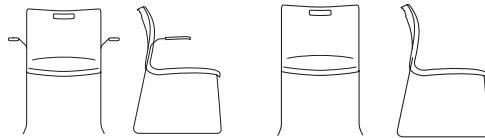

Specifications

MODEL	92 WIRE ROD
Overall Width Armless	19.5
Overall Width with Arms	24.5
Overall Depth	22
Overall Height	33
Seat Width	17
Seat Depth	17
Seat Height	17.5
Back Width	19
Back Height	16
Weight Armless	13 lbs.
Weight with Arms	15 lbs.
COM	0.75 yds.
Weight Capacity	250 lbs.

Dimensions are in inches.

Take Back Program

SitOnIt Seating and IDEON offer the **Take Back Program**, designed to minimize product waste and make environmental responsibility easy for our customers. Visit sitonit.net/takeback for details.