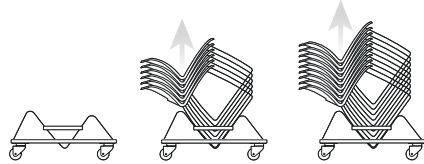

Features

- 14 plastic colors
- Built-in pull handle
- Wire frame construction
- Black or chrome frame
- Plastic models stack 10-15 on the floor, 25-40 on the optional cart
- Upholstered models stack 5 on the floor, 15-20 on the optional cart
- 250 lb. weight capacity
- Lifetime Warranty
- All options and thousands of fabrics ship in 2, 5 or 10 days

Rowdy Stacking Cart

	STACKING CART	CART WITH 20 CHAIRS (Upholstered Only)	CART WITH 25 CHAIRS (Plastic Only)
OVERALL WIDTH	26	26	
OVERALL WIDTH ARMLESS		26	
OVERALL WIDTH WITH ARMS		26	26
OVERALL DEPTH	31	39	39
OVERALL HEIGHT ARMLESS (# of chairs)	16	(40) 75	(20) 48
OVERALL HEIGHT WITH ARMS (plastic/upholstered)	16	(25) 60	(15) 43

Dimensions are in inches.

Options

SEAT	FRAME	ARMS	BASE	ADDITIONAL
• Plastic • Upholstered	• Black • Chrome	• Armless • Fixed	• Clear Glides • Clear Glides with Felt • Clear Glides with Steel Insert	• Ganging Bracket • Stacking Cart