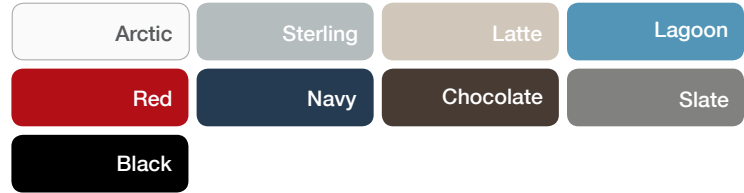

SHELL COLORS

OTHER OPTIONS

- Ganging Brackets
- Stacking Cart
- Swivel Tilt (task only)
- Book Rack