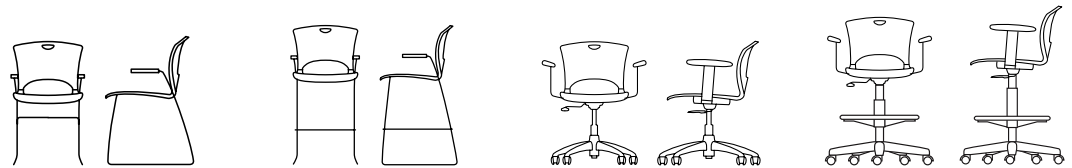

Stacks 8 on the floor or 20-25 on the optional cart.

Features

- Task chair, side chair and bar stool
- Fully upholstered, upholstered seat or plastic
- 1,000s of textiles and 9 plastic colors
- Black or chrome frame
- Stacks 8 on the floor, 20-25 on the optional cart
- Built-in pull handle
- Book rack option
- Wall-saver frame design
- 250 lb. weight capacity
- Lifetime Warranty
- All options and 1000s of textiles ship in 2, 5 or 10 days

MODEL	STACKING CART	CART WITH 25 CHAIRS (plastic only)	CART WITH 20 CHAIRS (upholstered only)
Overall Width	26		
Overall Width Armless		26	26
Overall Width with Arms		26	26
Overall Depth	31	39	39
Overall Height	16	75 (armless) 65 (arms)	60 (12 armless) 55 (10 arms)
Weight	39.25 lbs.		

Dimensions are in inches.

Options

SEAT	BACK	ARMS	BASE	FRAME COLOR
<ul style="list-style-type: none"> • Plastic • Upholstered 	<ul style="list-style-type: none"> • Plastic • Upholstered 	<ul style="list-style-type: none"> • Arm • Armless 	<ul style="list-style-type: none"> • Glides • Casters 	<ul style="list-style-type: none"> • Black • Chrome

SHELL COLORS

OTHER OPTIONS

- Ganging Brackets
- Stacking Cart
- Swivel Tilt (task only)
- Book Rack

Specifications

MODEL	90 SIDE CHAIR	90 S2 BAR STOOL	90T TASK CHAIR	90T S1/90T S2 TASK STOOL
Overall Width Armless	20	20	26	26
Overall Width with Arms	24.5	24.5	26.5	26
Overall Depth	22.5	23	26	26
Overall Height	31	43.5	34	37.5 (S1)/41.5 (S2)
Seat Width	18	18	18	18
Seat Depth	17.5	17.5	17.5	17.5
Seat Height	17.5	30	16.5 - 20.5	20 - 28 (S1)/24 - 34 (S2)
Back Width	19.5	19.5	19	19
Back Height	15	15	15	15
Weight Armless* (style)	(plastic) 11.4 lbs. (upholstered) 12.4 lbs.	(plastic) 21.2 lbs. (upholstered) 12.4 lbs.	26.2 lbs.	25.5 lbs.
Weight with Arms* (style)	(plastic) 14.2 lbs. (upholstered) 15.2 lbs.	(plastic) 24 lbs. (upholstered) 25 lbs.	32.2 lbs.	29 lbs.
COM	0.8 yds.	0.8 yds.	0.75 yds.	0.75 yds.
Weight Capacity	250 lbs.	250 lbs.	250 lbs.	250 lbs.