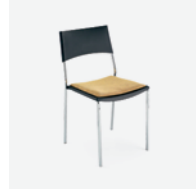

LOUISE

krug

LOU20
Black

LOU20
Beige

LOU20
Peach

LOU20
Pistachio

LOU20
Sage

LOU20
Blue

LOU21
Upholstered Seat

CDE6
Caddie

LOU20

	LOU20	CDE6	
W	17.75	25.5	WIDTH
D	21	41	DEPTH
H	33.25	28.5	HEIGHT
SH	18	18	SEAT HEIGHT FROM FLOOR
AH	-	-	ARM HEIGHT FROM FLOOR
WA	-	-	WIDTH BETWEEN ARMS
SD	16.75	16.75	SEAT DEPTH