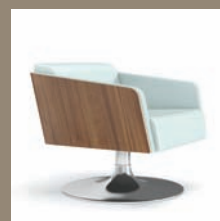

Its simple form and elegance are enhanced through the use of mixed materials, allowing for a dynamic visual range that bridges the gap between formal and informal settings.

Lyra is ideal for creating visually compelling yet functional spaces that are as impressive as they are welcoming.

The Lyra Collection features three different base styles: lounge (sled base), parlor (wood base), and club (pedestal base).

Lyra Lounge Collection

Lounge (Sled Base)

Lounge Chair
Wood or Upholstered Back
29W 30.25D 31.5H