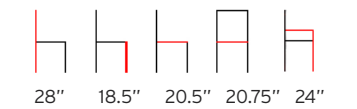

# ALBERT

Cape Contract Furniture

105 Arm Chair

116 Lounge Chair

108 Arm Chair

117 Arm Lounge

102 Arm Chair

112 Arm Chair