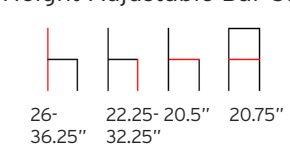

111 Height Adjustable Bar Stool