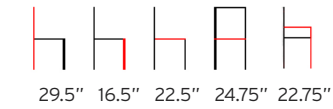

# ALBERT

Cape Contract Furniture

105 Arm Chair

116 Lounge Chair

108 Arm Chair

117 Arm Lounge

102 Arm Chair

112 Arm Chair