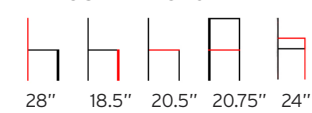

110 Height Adjustable Bar Stool