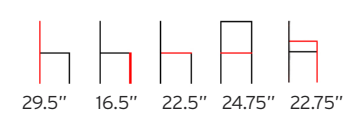

# ALBERT

Cape Contract Furniture

105 Arm Chair

116 Lounge Chair

108 Arm Chair

117 Arm Lounge

102 Arm Chair

112 Arm Chair