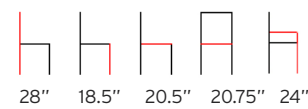

# ALBERT

Cape Contract Furniture

105 Arm Chair

116 Lounge Chair

108 Arm Chair

117 Arm Lounge

102 Arm Chair

112 Arm Chair