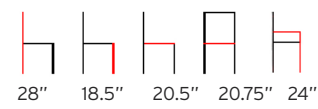

# ALBERT

Cape Contract Furniture

105 Arm Chair

116 Lounge Chair

108 Arm Chair

117 Arm Lounge

102 Arm Chair

112 Arm Chair