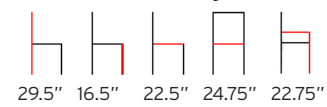

# ALBERT

Cape Contract Furniture

105 Arm Chair

116 Lounge Chair

108 Arm Chair

117 Arm Lounge

102 Arm Chair

112 Arm Chair