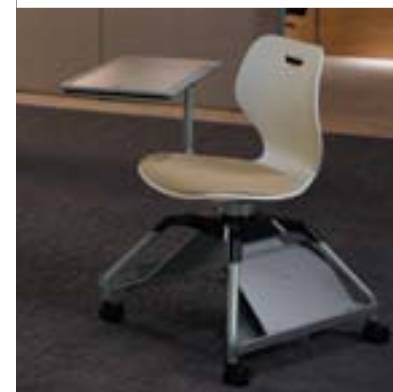

# Learn2 Challenge

Dare to be different. Confront and overcome obstacles.  
Strive to be the best.

Lobby

■ Statement of Line

Intellect Wave®

Learn2 - Wave shell

With Surface, No Acc Rack	W23.25"	D28-34"	H33.3"
With Surface, With Acc Rack	W23.25"	D28-34"	H33.3"
Worksurface	W21.5"	D13"	
No Surface, No Acc Rack	W21.5"	D23.25"	H33.3"
No Surface, With Acc Rack	W23.25"	D23.25"	H33.3"